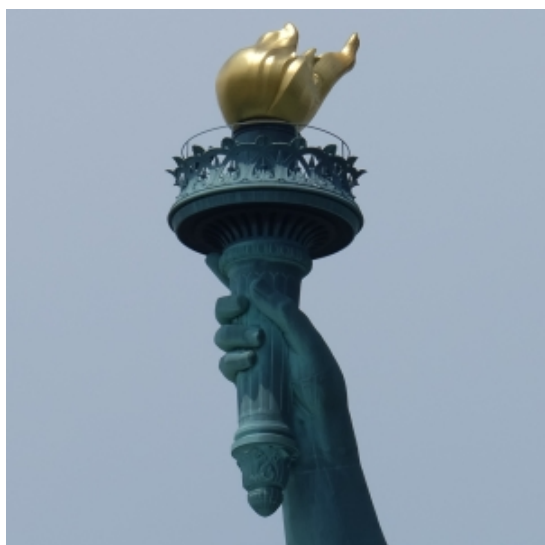

The Statue of Liberty - Ellis Island Foundation, Inc.

ABOUT

HONOR YOUR FAMILY

STATUE OF LIBERTY

ELLIS ISLAND

HERITAGE

LIBERTY MUSEUM

Statue Facts

If you have ever visited the Statue of Liberty in person, you already know she's an imposing figure, but consider the following fun facts:

Height & Weight

- Total overall height from the base of the pedestal foundation to the tip of the torch is 305 feet, 6 inches
- Height of the Statue from her heel to the top of her head is 111 feet, 6 inches
- The Statue has a 35-foot waistline
- Total weight of the Statue of Liberty is 225 tons (or 450,000 pounds)

Torch

- During the restoration completed in 1986, the new torch was carefully covered with thin sheets of 24k gold

Crown & Face

- There are seven rays on her crown, one for each of the seven continents, each measuring up to 9 feet in length and weighing as much as 150 pounds
- The face on the Statue of Liberty measures more than 8 feet tall

Chains

- At the feet of the Statue lie broken shackles of oppression and tyranny

Steps & Color

- There are 154 steps from the pedestal to the head of the Statue of Liberty
- The exterior copper covering of the Statue of Liberty is $\frac{3}{32}$ of an inch thick (less than the thickness of two pennies) and the light green color (called a patina) is the result of natural weathering of the copper